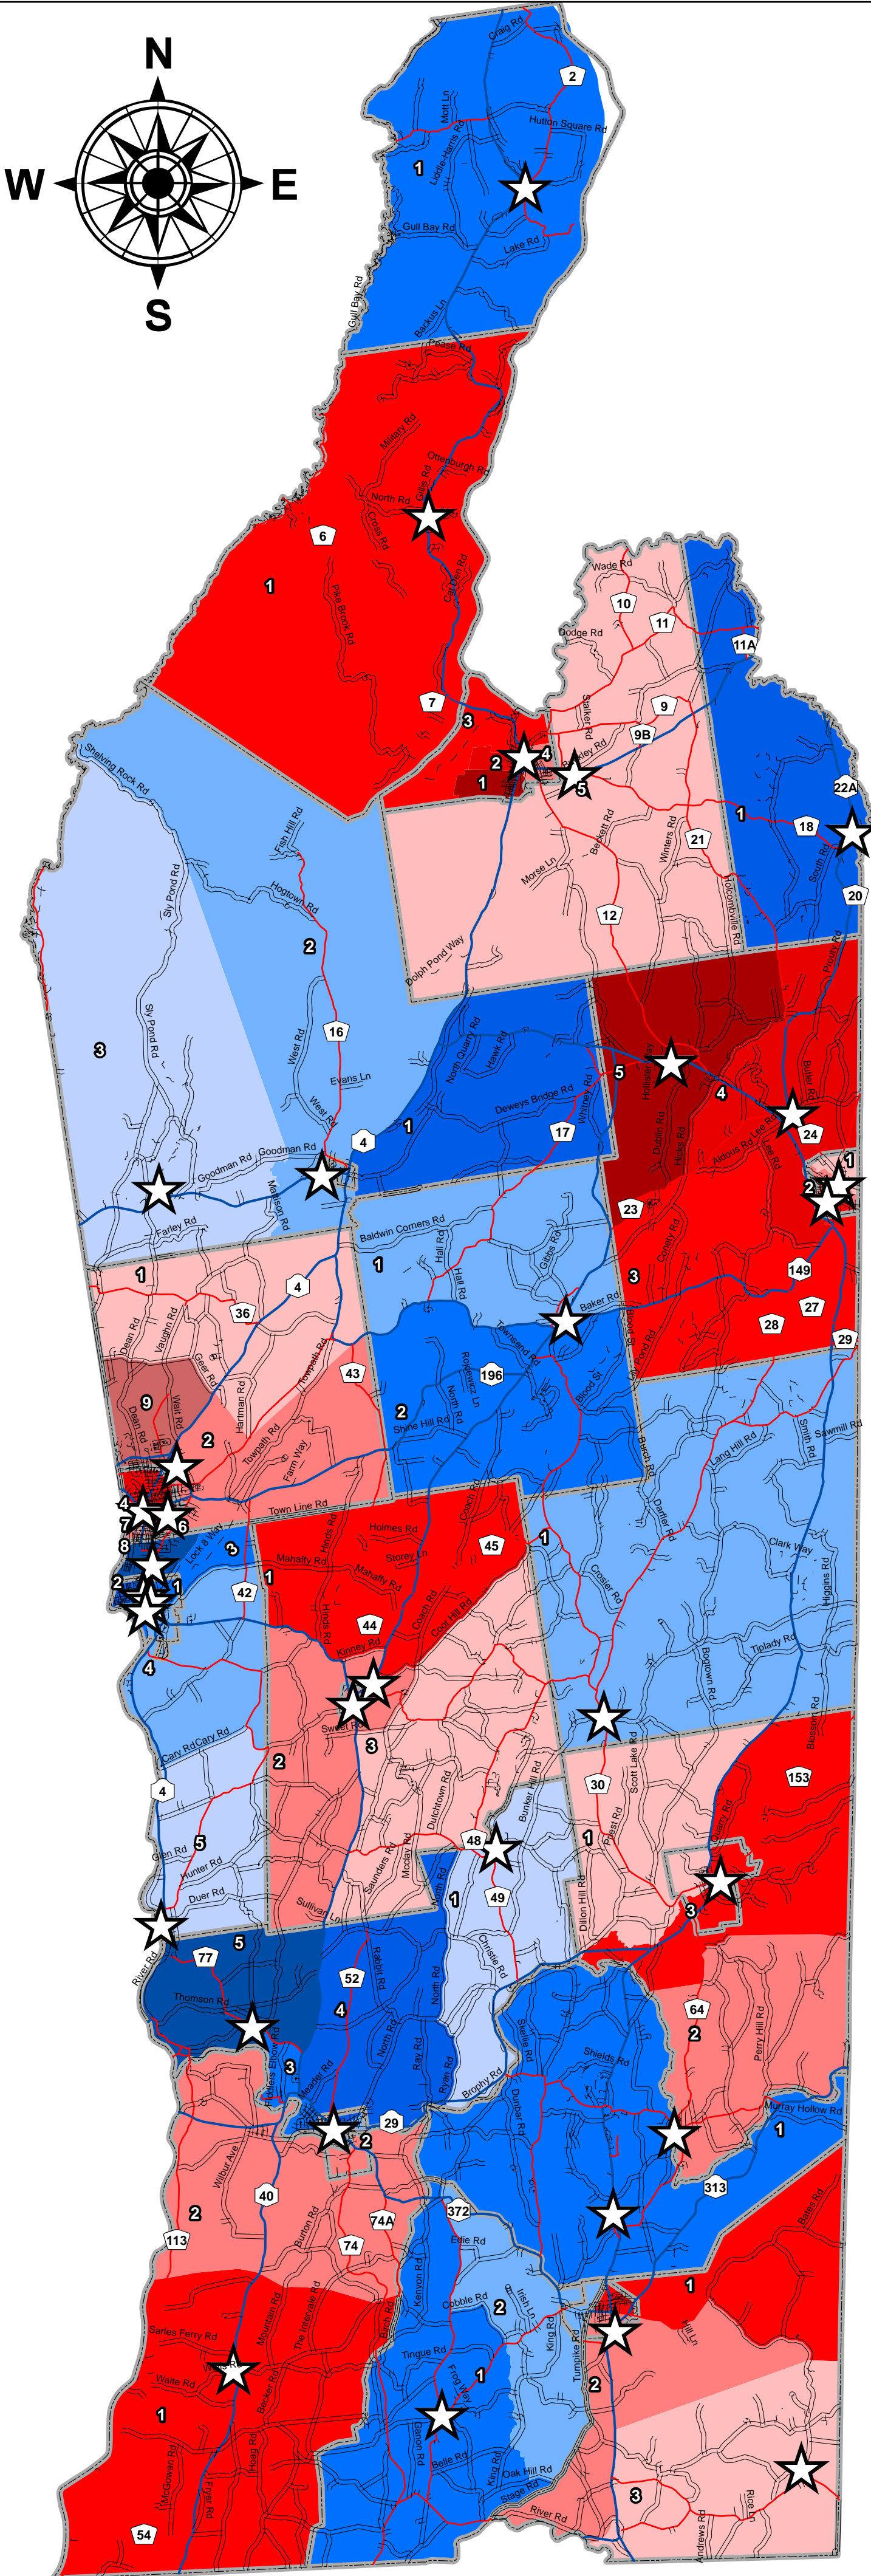

Washington County Election Districts

Polling Sites			
Site	Districts	Town	Address
Argyle Fire Department	1,3	Argyle	5072 State Route 40
Argyle Presbyterian Church	2	Argyle	48 Main St
Town Highway Garage	1, 2	Cambridge	844 Cty Rte 59
Town Hall	1	Dresden	102 Clemons Center Rd
Burton Hall	1,2	Easton	1071 State Route 40
Fort Ann Fire House	1,2	Fort Ann	11289 State Route 149
West Fort Ann Fire House	3	Fort Ann	49 Joe Green Rd
Hudson Falls District Office	1	Fort Edward	1153 Burgoyne Ave
Elementary School	2	Fort Edward	Case St
Town Highway Garage	3	Fort Edward	Culver St
Town Hall	4	Fort Edward	118 Broadway
Fire House	5	Fort Edward	1206 Fort Miller Rd
Town Clerk's Office	1	Granville	42 Main St
Village Municipal Building	2,3	Granville	51 Quaker
Independence Hall	4	Granville	1394 County Route 24
Community Center	5	Granville	10209 State Route 22
Cossayuna Firehouse	1	Greenwich	21 Bunker Hill Rd
Greenwich Town Office	2,3,4	Greenwich	2 Academy St
Town Garage	5	Greenwich	650 County Route 77
Hampton Town Hall	1	Hampton	2629 State Route 22A
Hartford Vol. Fire Co.	1,2	Hartford	8118 State Route 40
W Hebron Fire House	1	Hebron	3166 County Route 30
Jackson Town Hall	1	Jackson	2355 State Route 22
Fire House	1,2,9	Kingsbury	3715 Burgoyne Ave
Knights of Columbus	3,4,5	Kingsbury	188 Main St
American Legion	6,7,8	Kingsbury	72 Pearl St
Putnam Town Hall	1	Putnam	14 Putnam Center Rd
Historic Salem Court House	1,3	Salem	11 Cato St
Georgi Community Room	2	Salem	19 Adam Ln
White Creek Town Hall	1,2	White Creek	28 Mountain View Dr
Jermain Hall	3	White Creek	19 Niles Rd
Skenesborough Fire Dept.	1,2,3, 4	Whitehall	161 Main St
Highway Garage	5	Whitehall	10072 State Route 4

Legend

- State Road
- County Road
- Town Road
- Village Road
- Private Road
- Rivers and Streams
- Lakes and Ponds
- Washington County Municipality

2 0 2 Miles