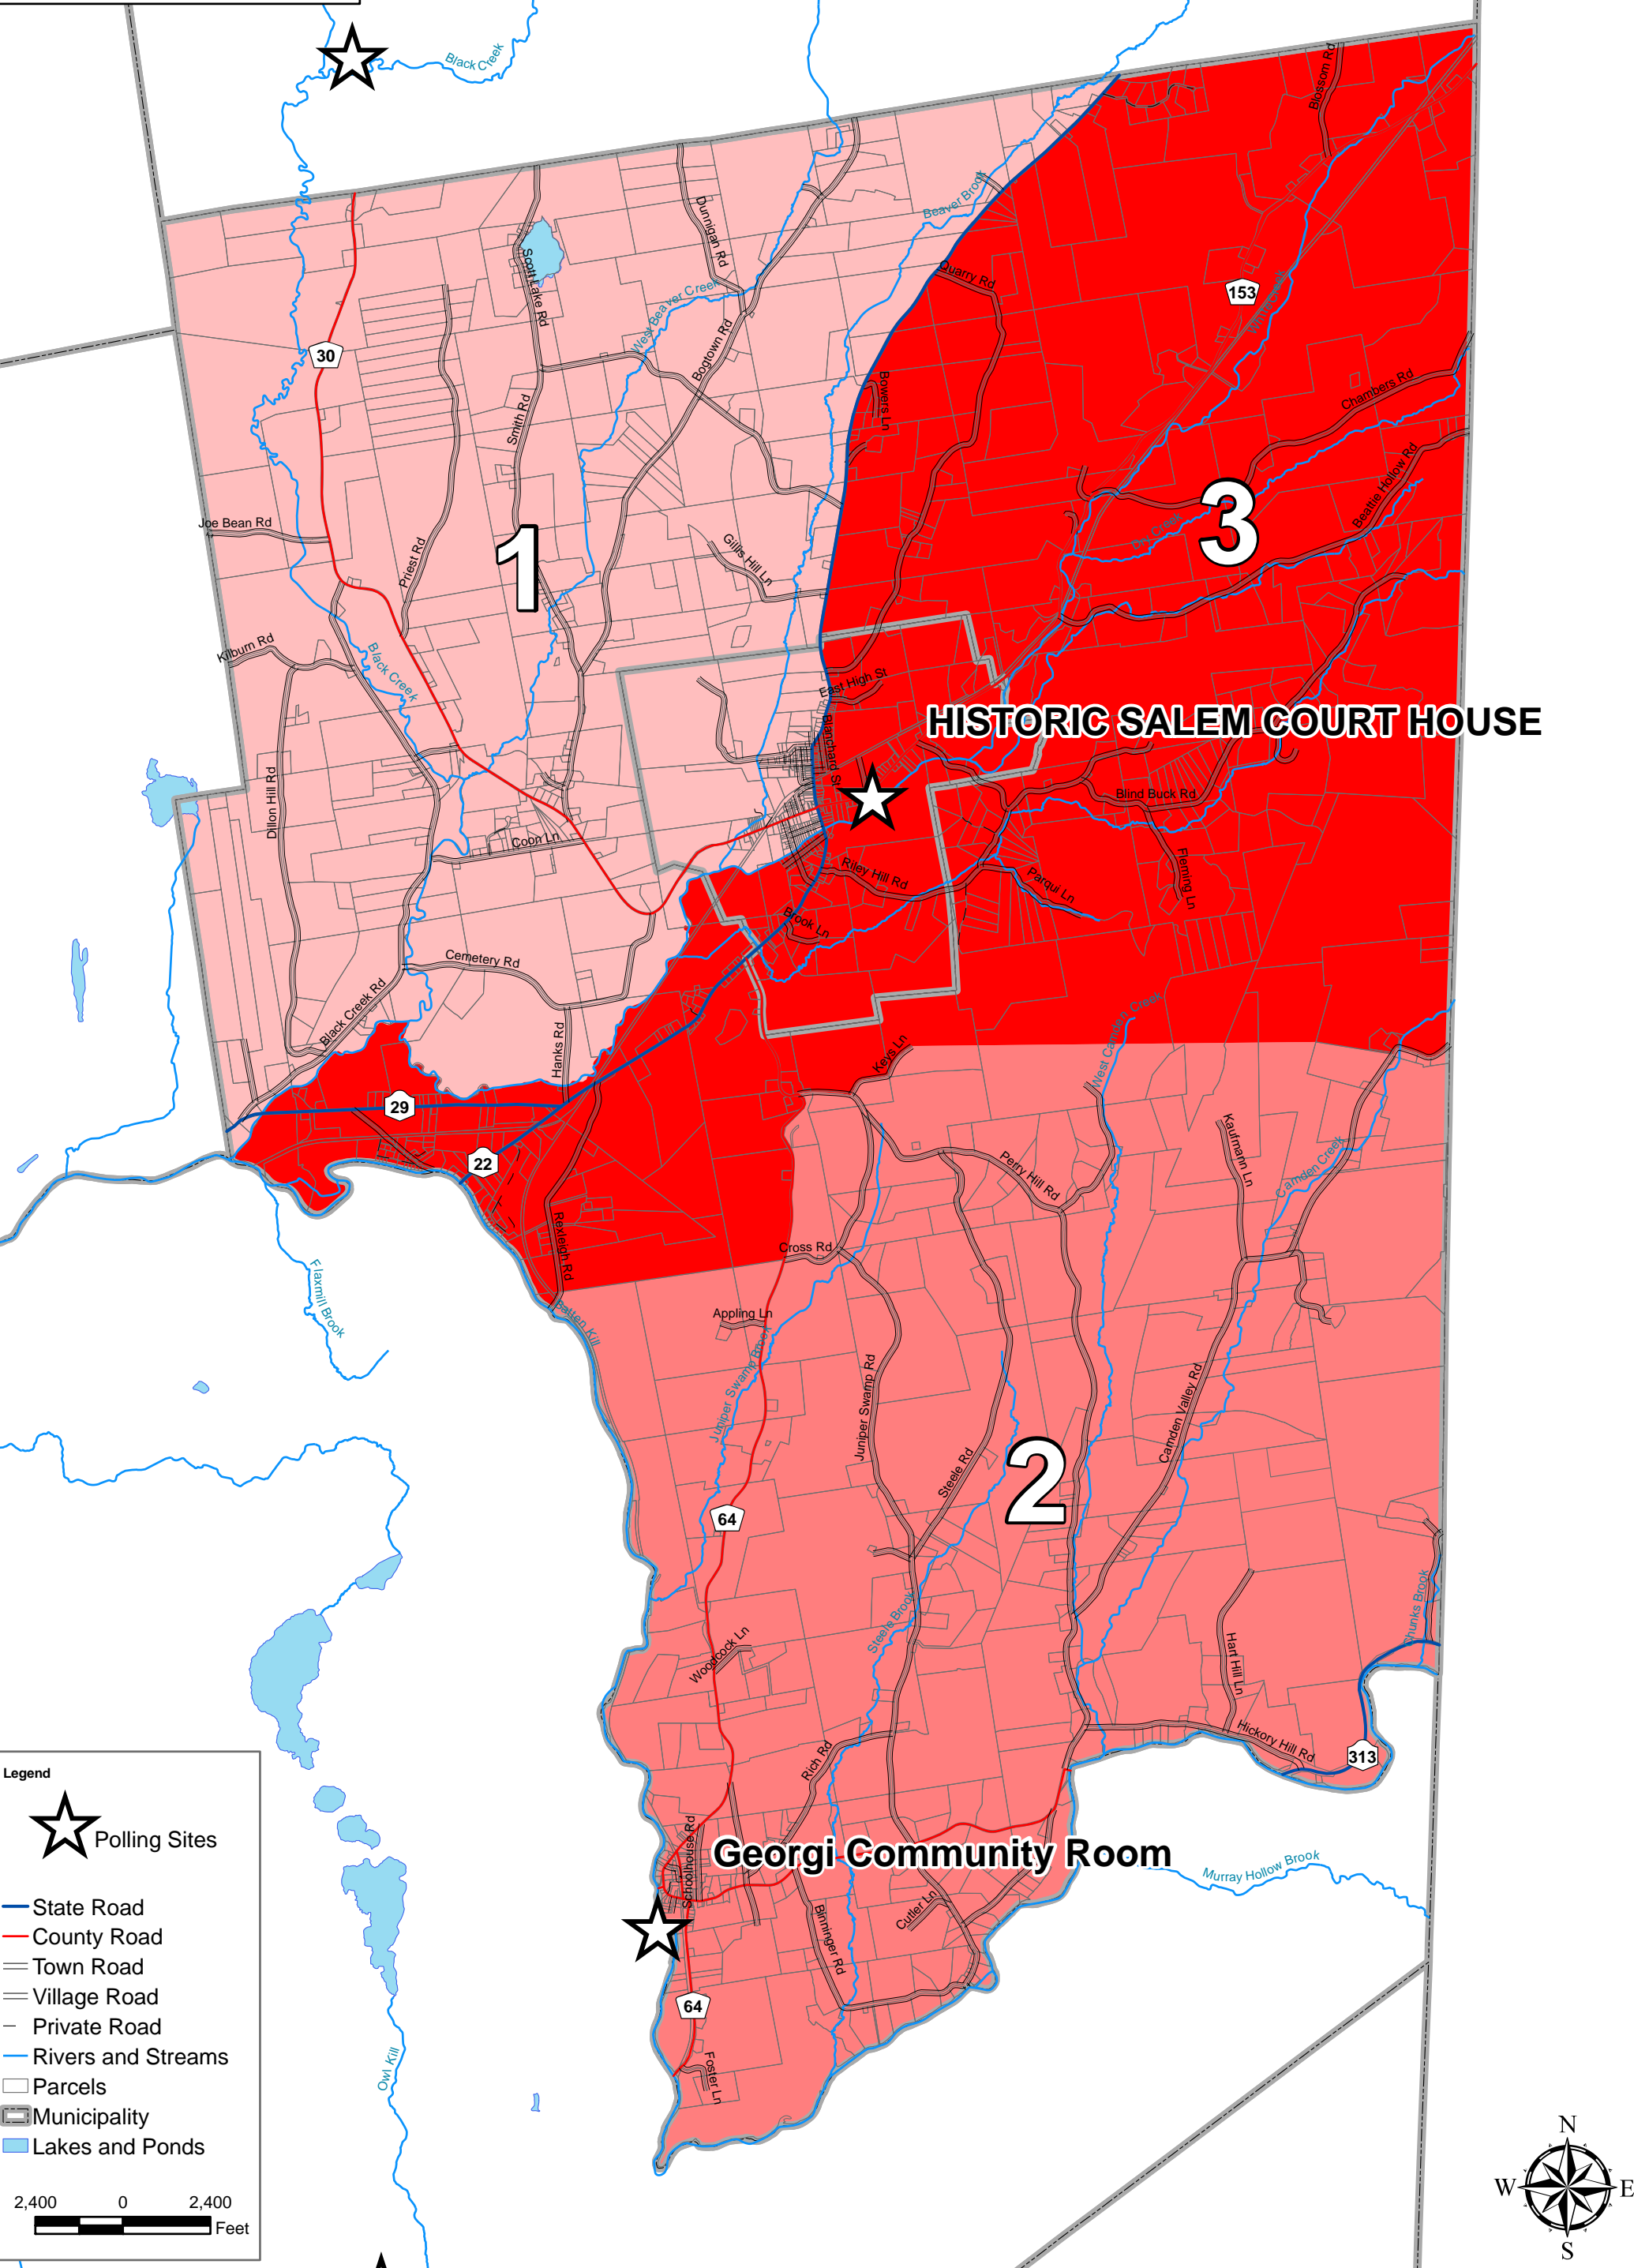

Town of Salem Election Distircts

Office of Real Property Tax Service
July 2011
Map for general reference only

HISTORIC SALEM COURT HOUSE

Georgi Community Room

Legend

- ★ Polling Sites
- State Road
- County Road
- Town Road
- Village Road
- Private Road
- Rivers and Streams
- Parcels
- ▭ Municipality
- Lakes and Ponds

2,400 0 2,400
Feet