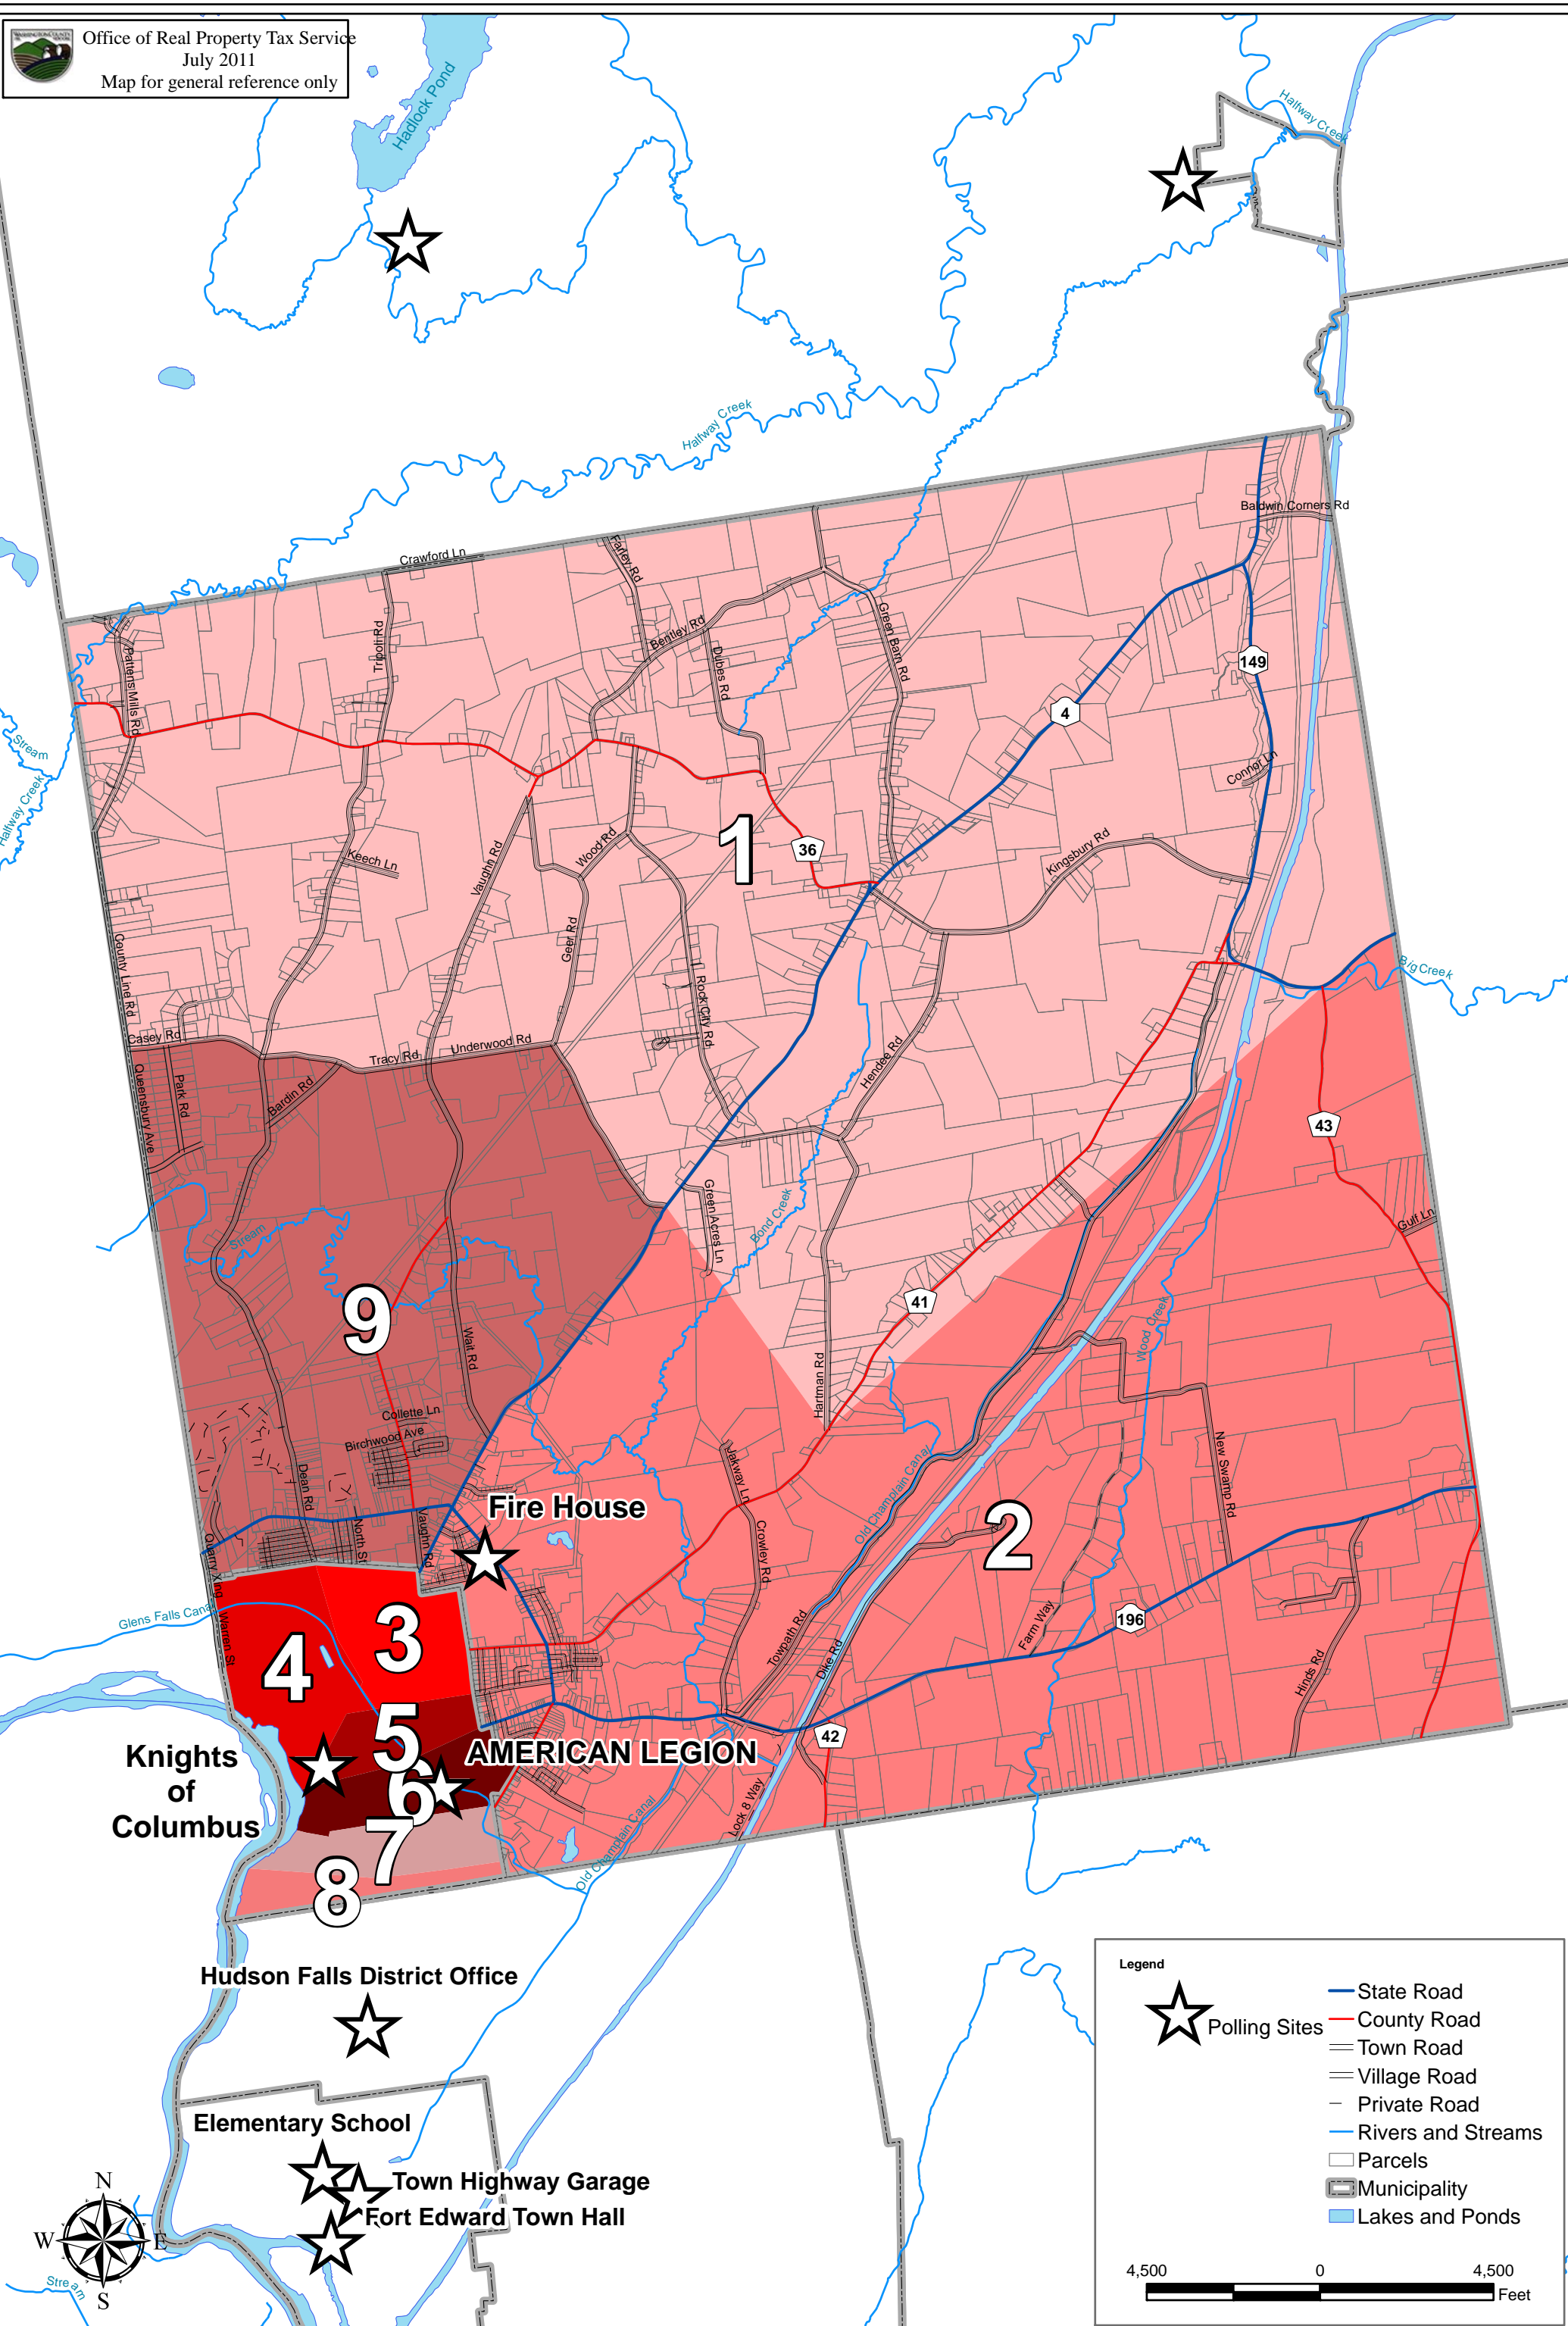

# Town of Kingsbury Election Distircts

Office of Real Property Tax Service  
 July 2011  
 Map for general reference only

**Legend**

- Polling Sites
- State Road
- County Road
- Town Road
- Village Road
- Private Road
- Rivers and Streams
- Parcels
- Municipality
- Lakes and Ponds

4,500 0 4,500 Feet