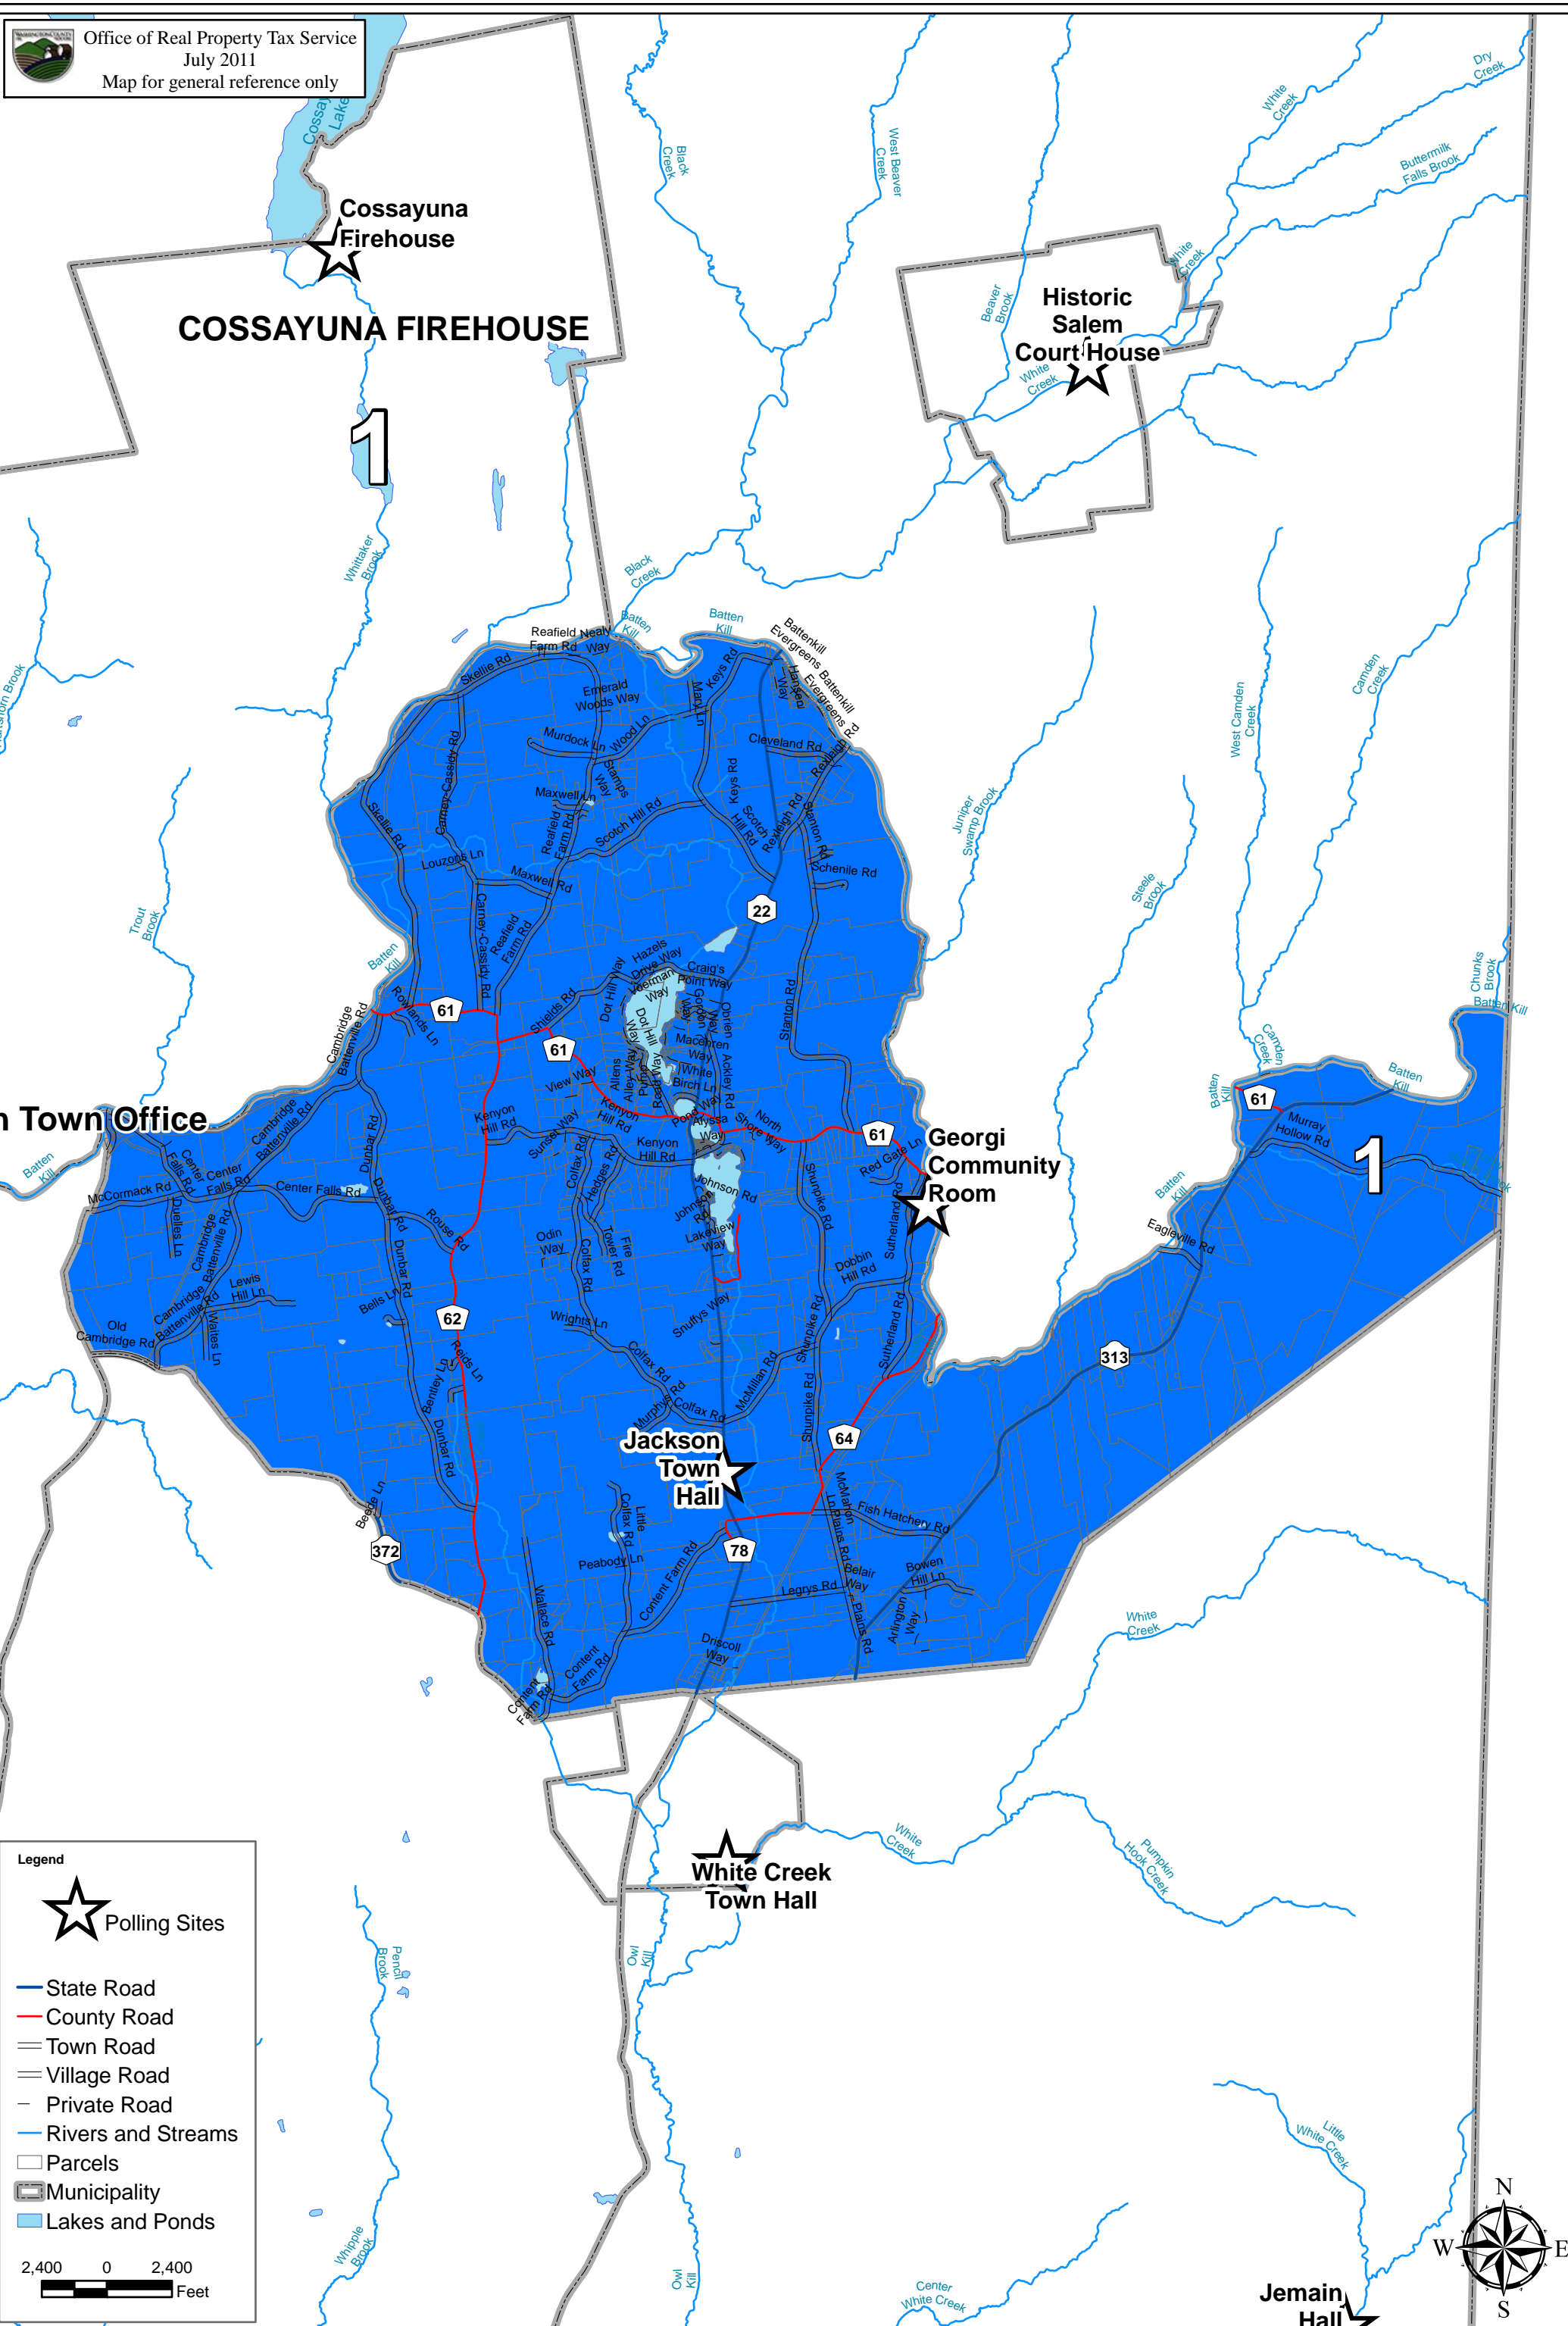

Town of Jackson Election District

Office of Real Property Tax Service
 July 2011
 Map for general reference only

Legend

- Polling Sites
- State Road
- County Road
- Town Road
- Village Road
- Private Road
- Rivers and Streams
- Parcels
- Municipality
- Lakes and Ponds

2,400 0 2,400
 Feet

Jemain Hall