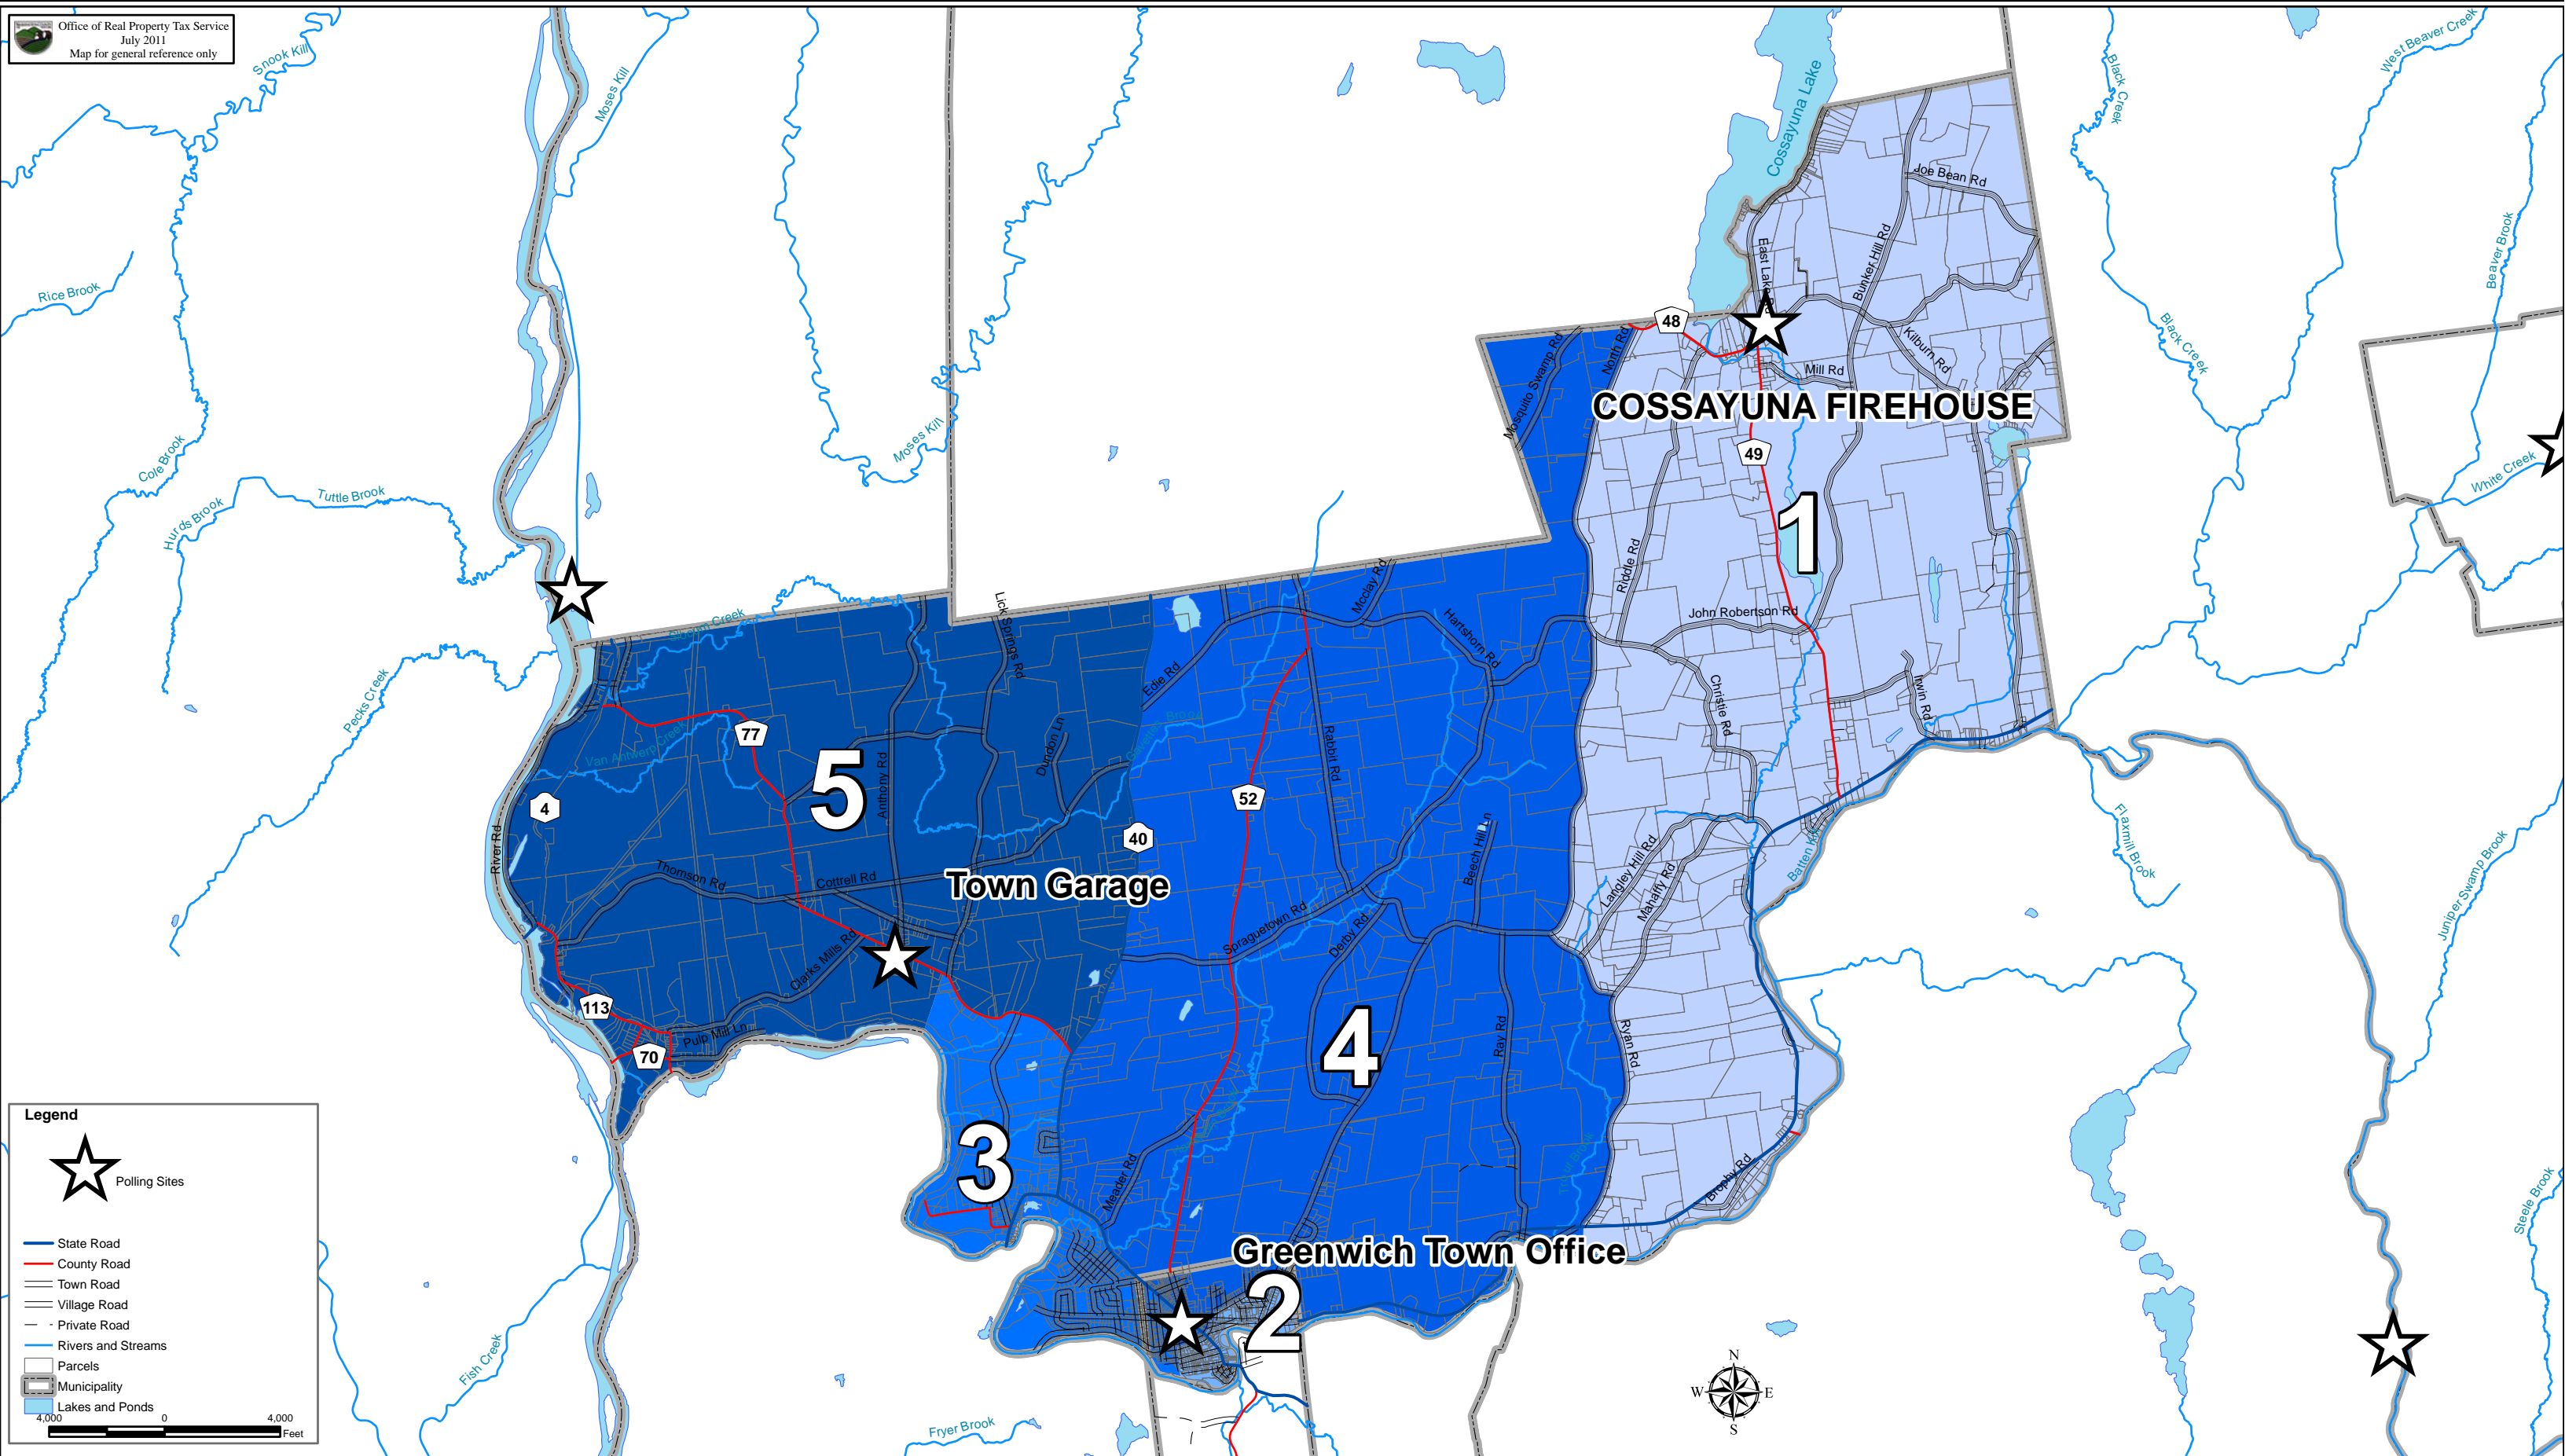

Town of Greenwich Election Distircts

Office of Real Property Tax Service
July 2011
Map for general reference only

Legend

- ★ Polling Sites
- State Road
- County Road
- Town Road
- Village Road
- Private Road
- Rivers and Streams
- ▭ Parcels
- ▭ Municipality
- ▭ Lakes and Ponds

4,000 0 4,000 Feet