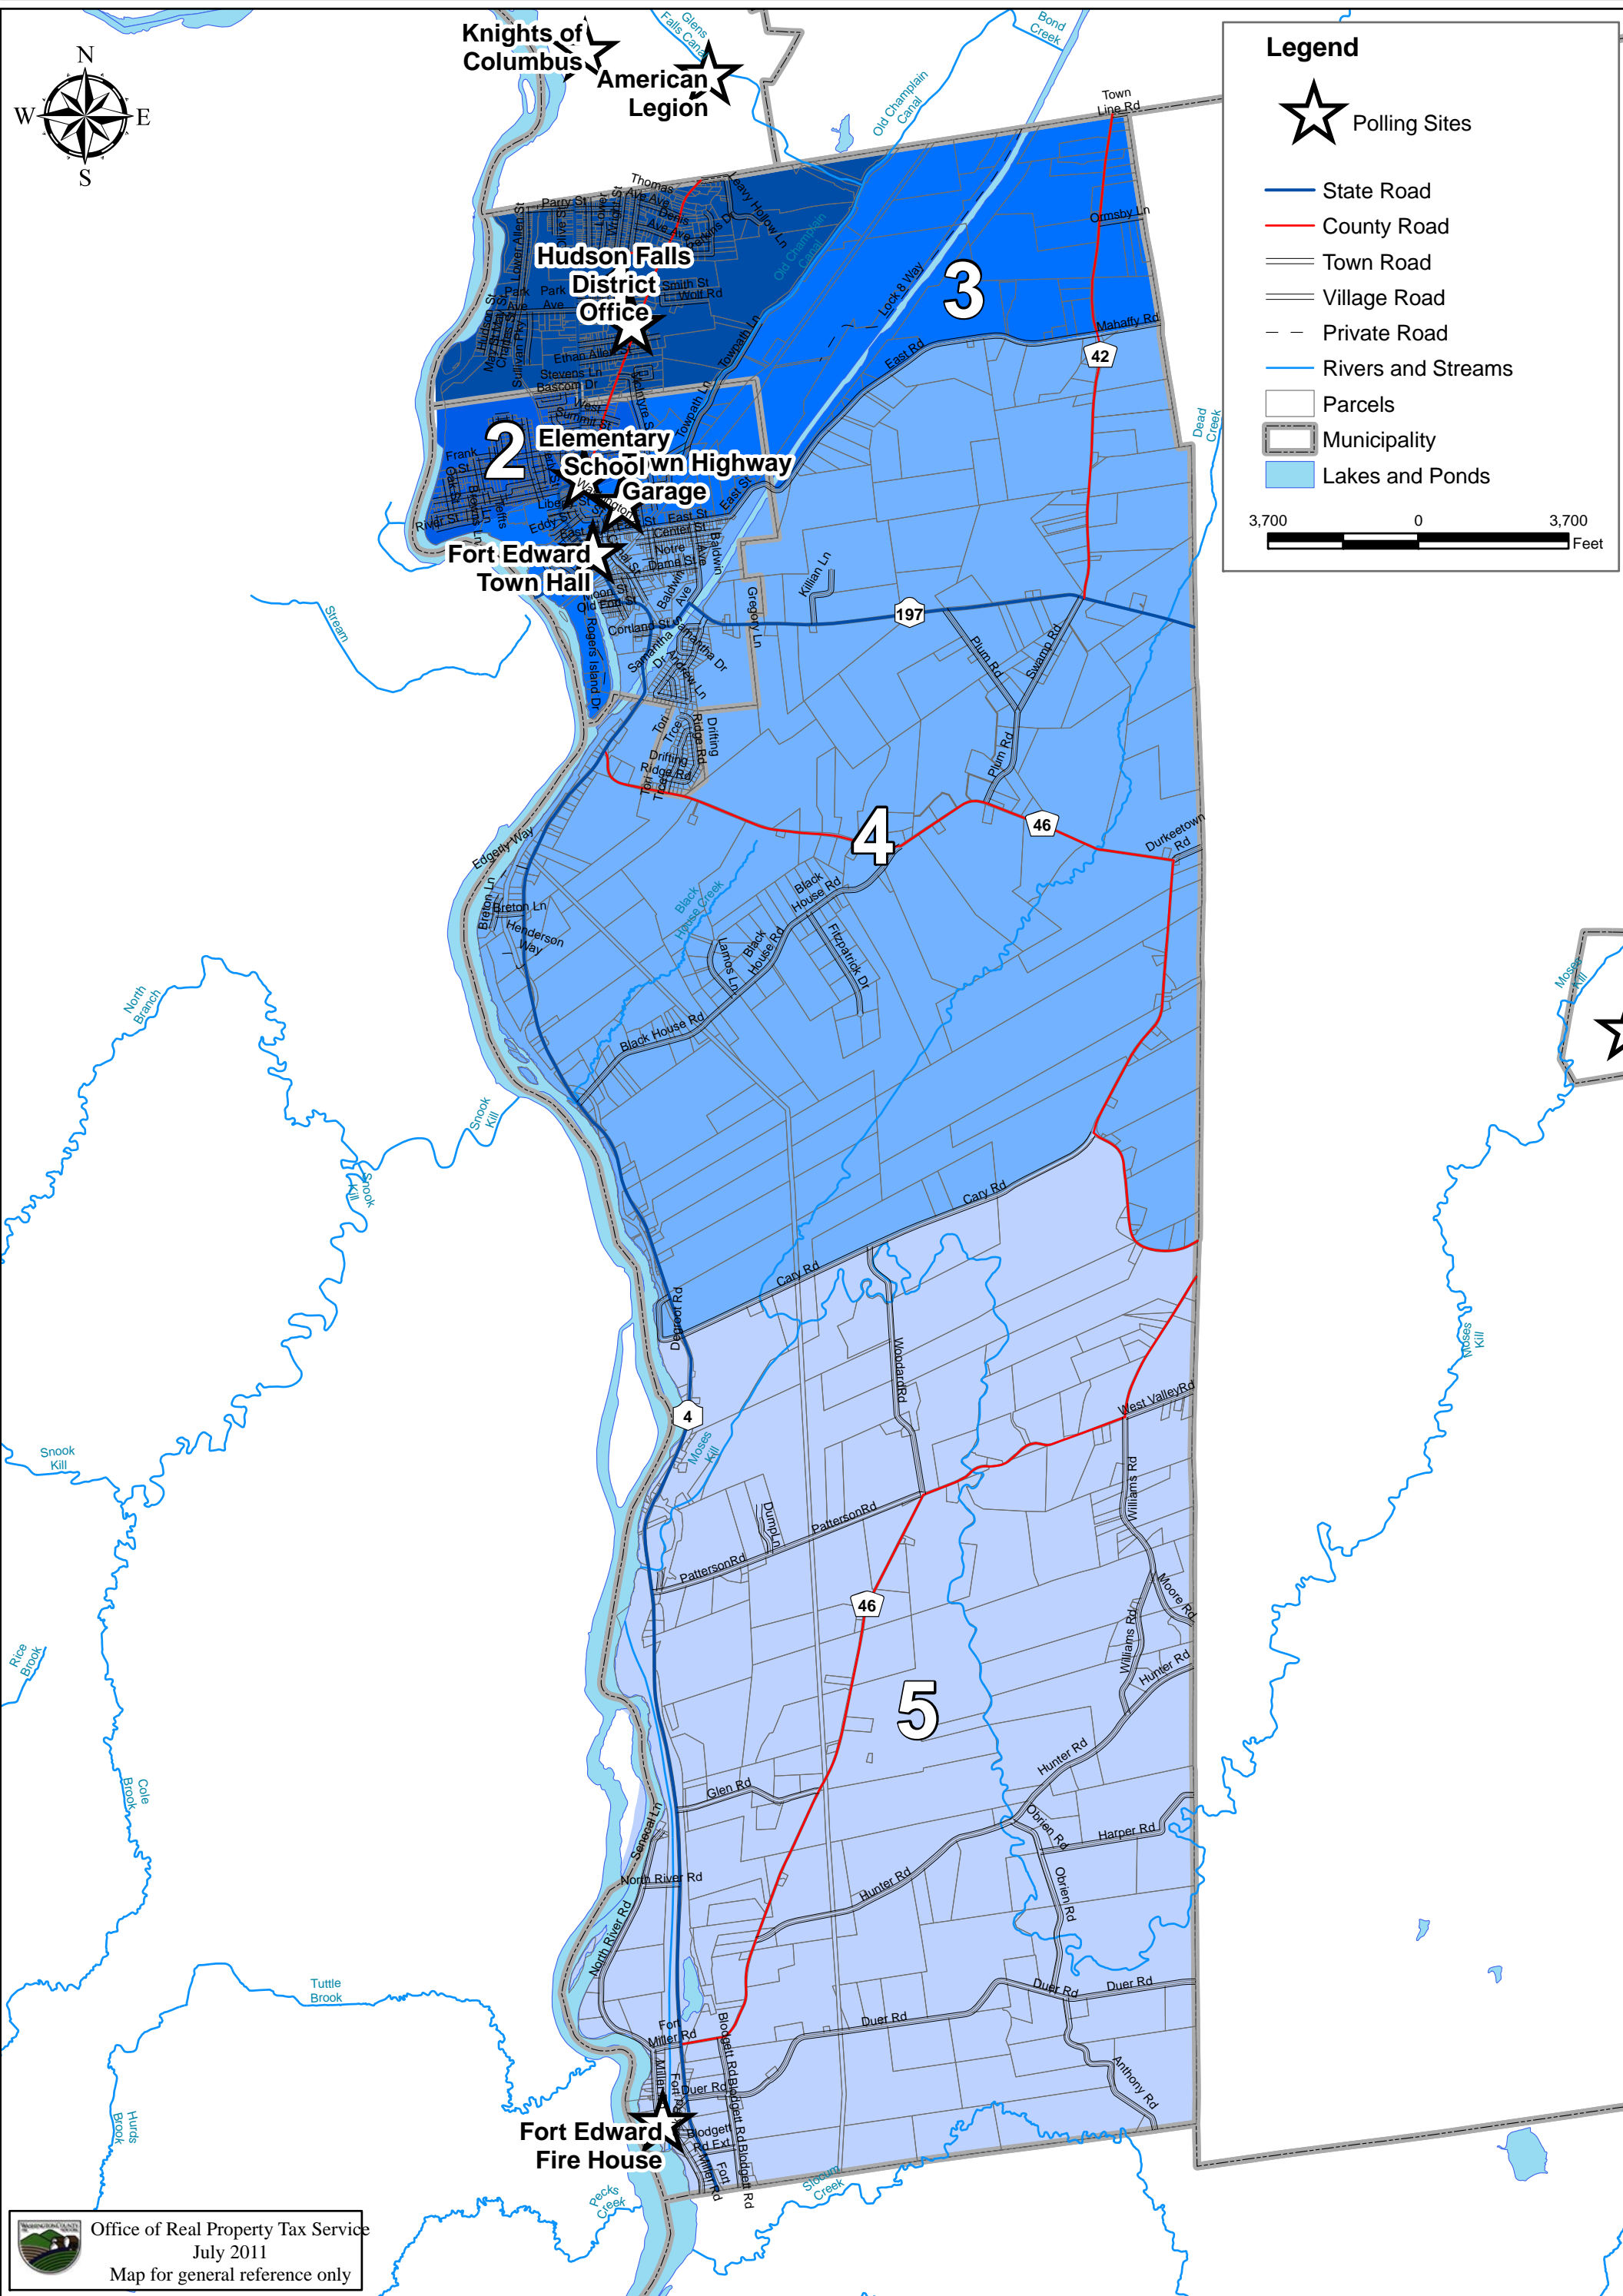

Town of Fort Edward Election Distircts

Legend

-  Polling Sites
-  State Road
-  County Road
-  Town Road
-  Village Road
-  Private Road
-  Rivers and Streams
-  Parcels
-  Municipality
-  Lakes and Ponds

3,700 0 3,700
Feet