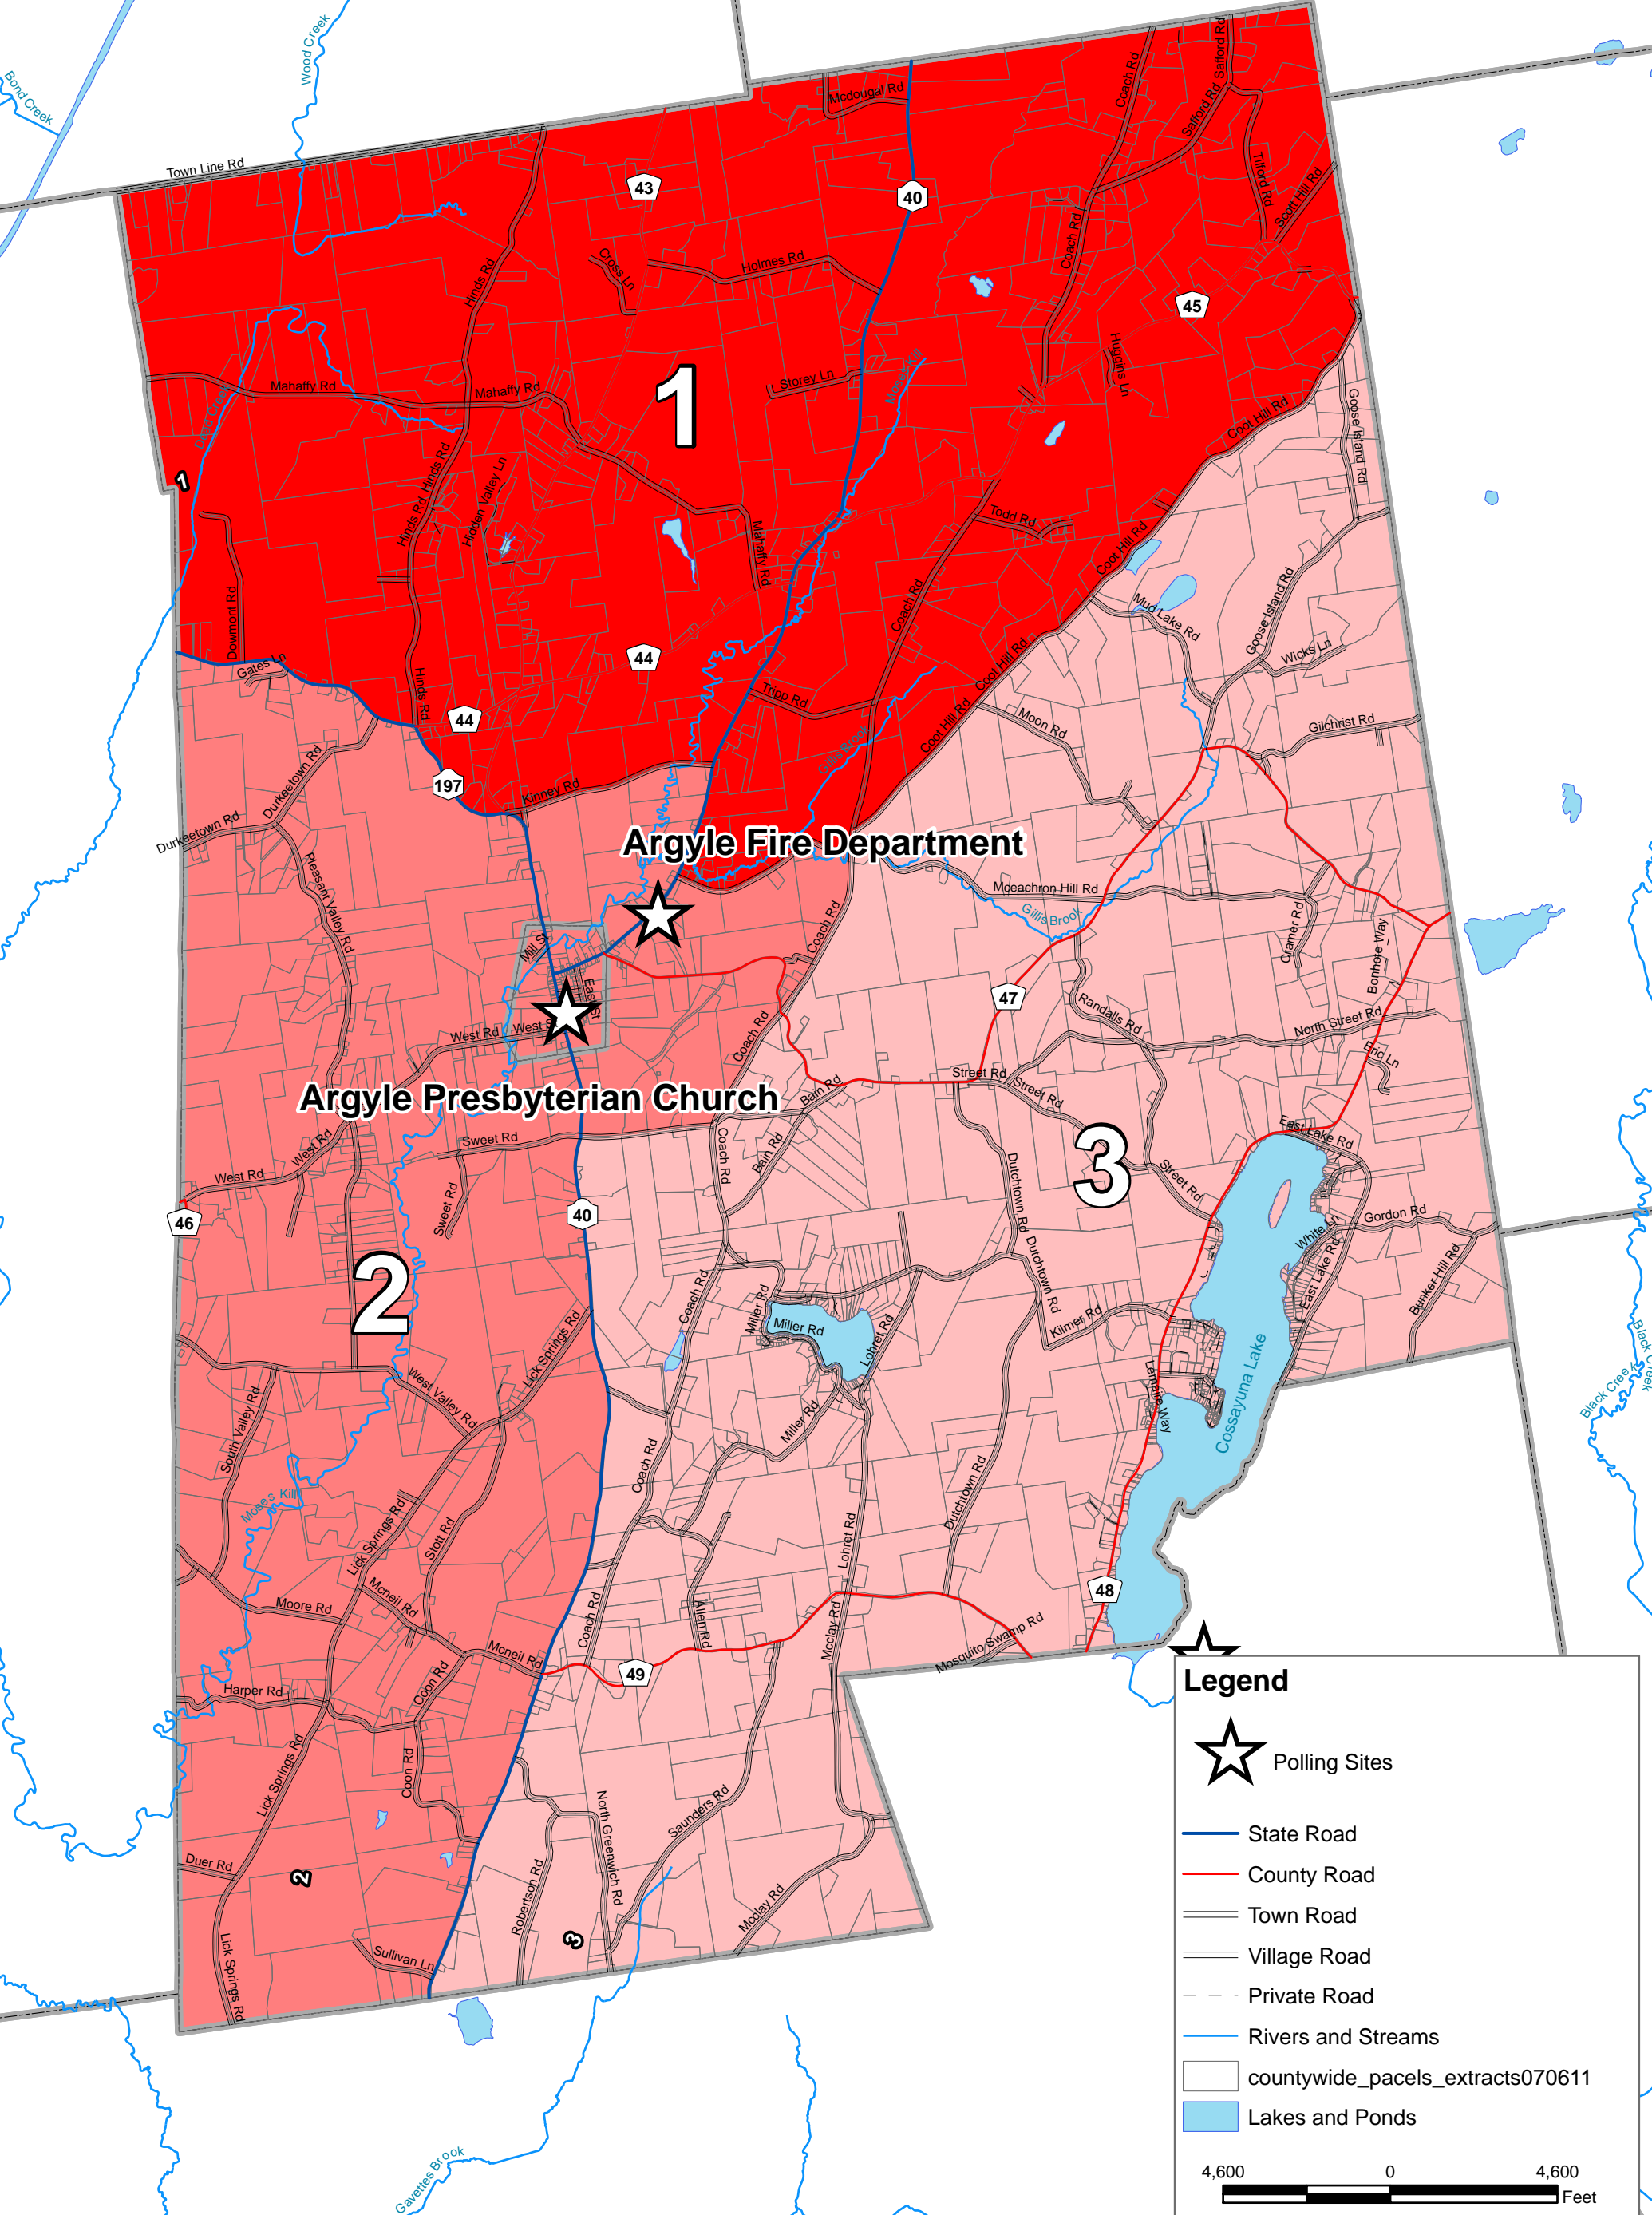

Town of Argyle Election Distircts

Office of Real Property Tax Service
 July 2011
 Map for general reference only

Argyle Fire Department

Argyle Presbyterian Church

Legend

- Polling Sites
- State Road
- County Road
- Town Road
- Village Road
- Private Road
- Rivers and Streams
- countywide_pacels_extracts070611
- Lakes and Ponds